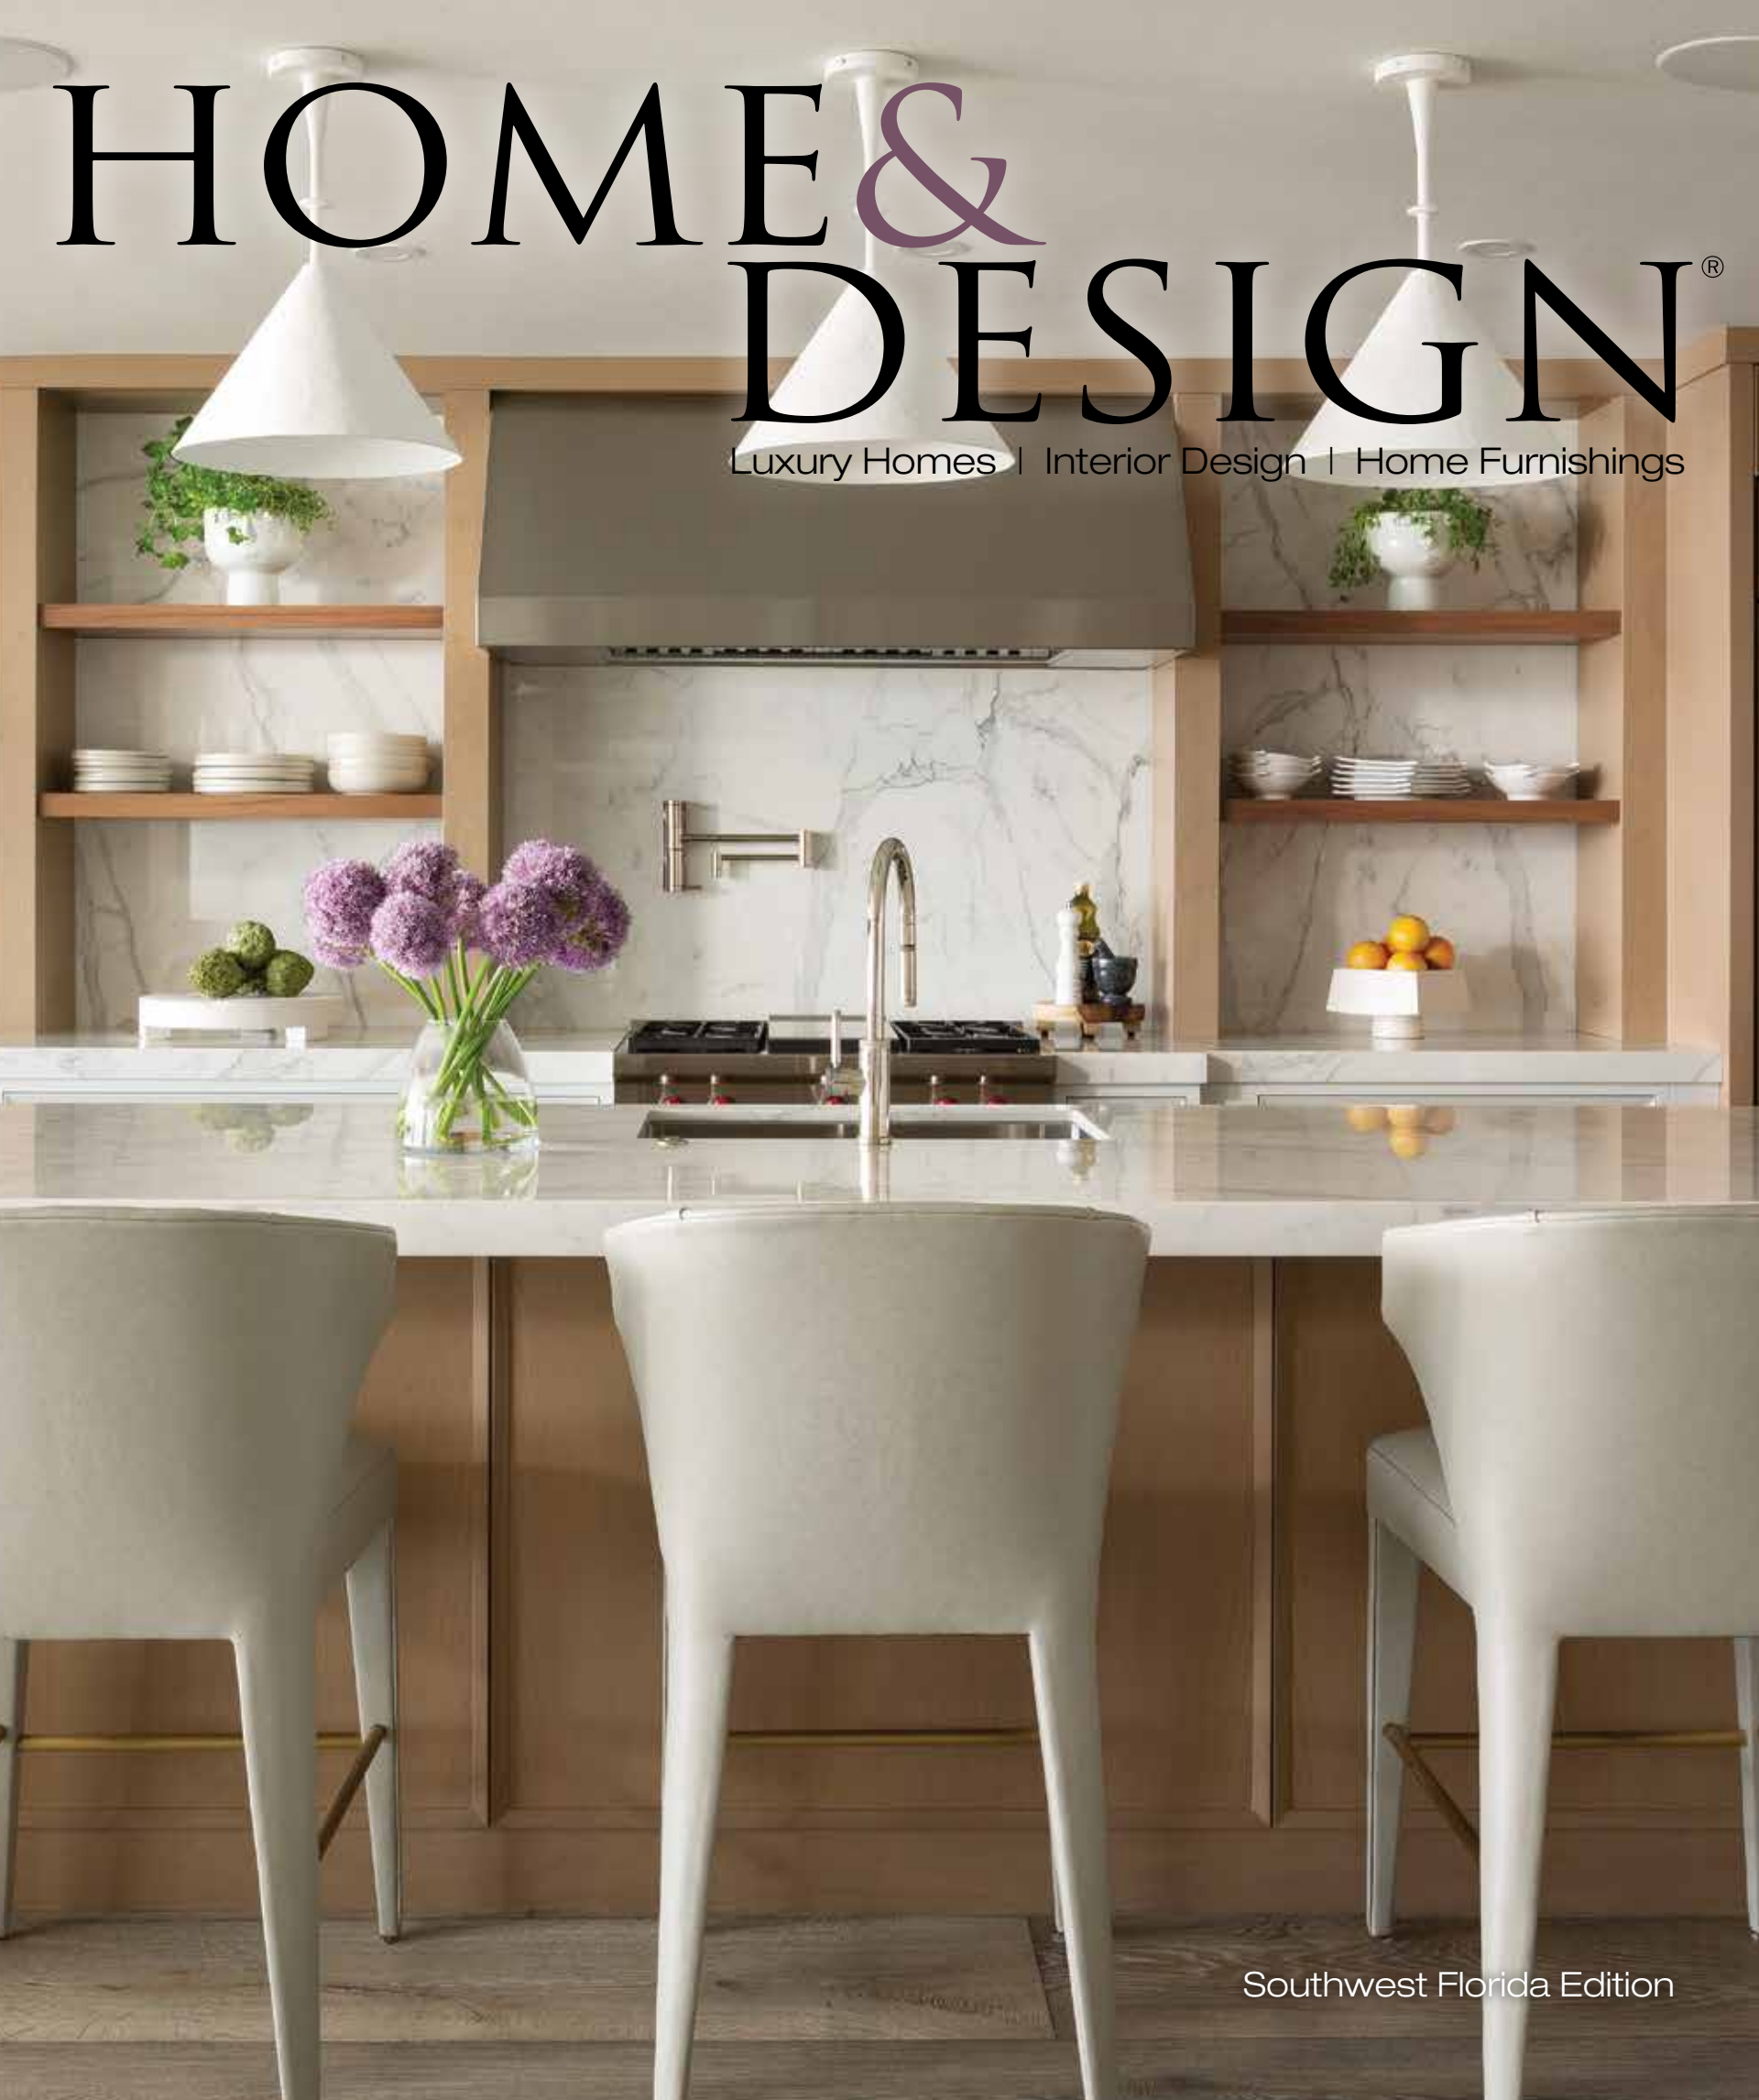

HOME & DESIGN®

Luxury Homes | Interior Design | Home Furnishings

Southwest Florida Edition