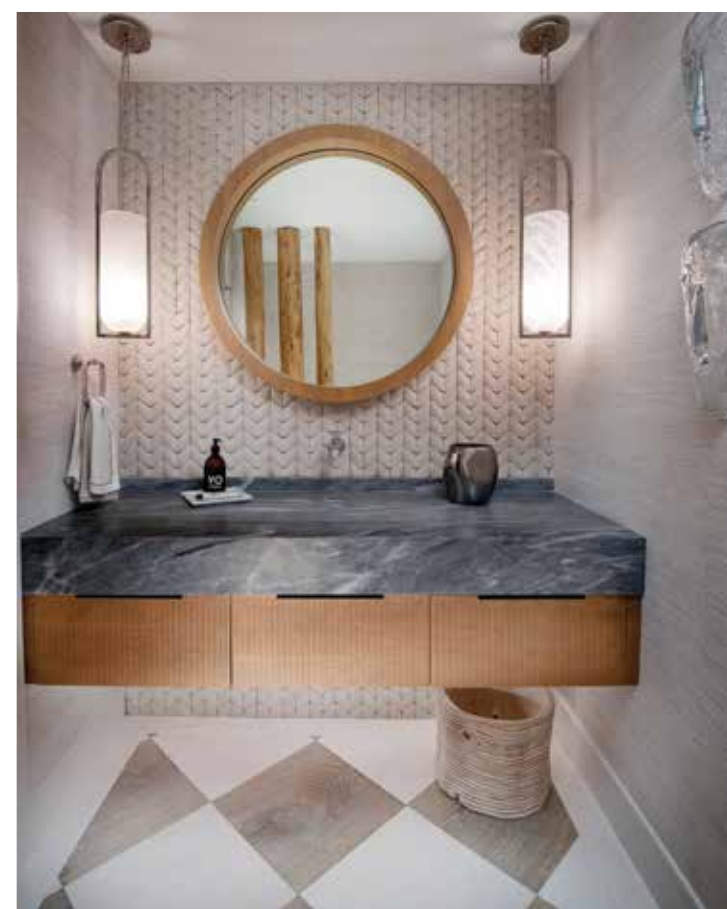

Living Room: Berry carries the limewashed look to the walls, where she places this exquisite artwork by Jorge Santos Marcos. Pillows atop the inviting sectional pick up on the abstract pattern of the Tufenkian rug. The contemporary sectional and club chairs cozy up to the white cerused and hammered-silver coffee table from W Home Collection.

Powder Room: The harlequin oak floor from the foyer flows into the powder room, where Berry chooses this exciting sinkless Gris de Savoie countertop. Enhancing the visual appeal of the textured limestone wall tile, two pendants from Kelly Wearstler cast a gentle glow on the exquisite pillowed dry stack chevron pattern tiling from Island Stone. Berry brings warm wood tones that harmonize with the chattered wood mirror and reclaimed timbers from Hurricane Irma that are waxed to maintain a natural appearance.

Primary Bedroom Entry: A sojourn to Cabo San Lucas inspires the textile from artist Cuchi that Berry uses to infuse bold colors and sculpture into the design. Through the natural walnut doors is a striking painting titled Good Luck by Marco Grassi — between the art and the textiles, colors subtly enhance each room. European white oak planks by Legno Bastone Wide Plank Flooring from Naples Flooring in ultra-wide varying widths usher in warm gold and gray tones amid the visual movement of the wood's natural graining.